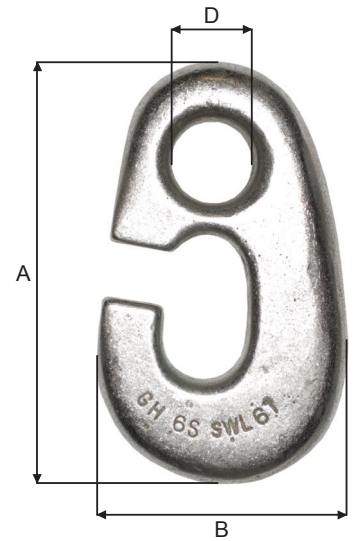

Boss G-hooks

Stainless steel

Part no.	Size	WLL	Thick-	A	B	D	kg
		ton	mm	mm	mm	mm	
BOSS GH3S	1"	3.0	25	122	76	23	0.90
BOSS GH6S	1 1/4"	6.0	33	178	104	35	2.70

Boss Recessed links

Stainless steel

Part no.	Thick-	Size	Dia.	WLL	A	B	kg
	mm		mm	ton	mm	mm	
BOSS L3S	16	7/8"	22	3.0	98	38	0.80
BOSS L6S	22	1"	25	6.0	125	51	1.50