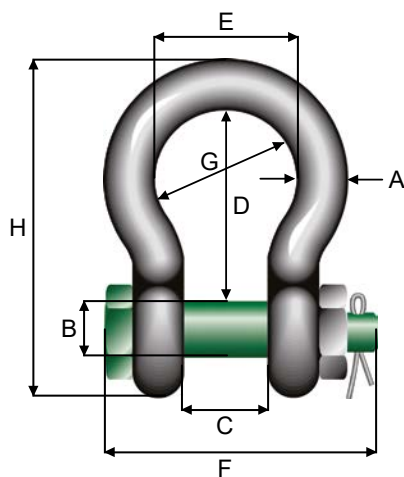

Green pin shackles · “Super”

Safety type

Part no.	Size	WLL 5:1 ton	A mm	B mm	C mm	D mm	E mm	F mm	G mm	H mm	Weight kg/100
F38HGPSUPER	1 1/2"	30	38	42	60	146	99	202	84	236	750
F45HGPSUPER	1 3/4"	40	45	50	74	178	126	243	100	286	1400
F57HGPSUPER	2 1/4"	55	57	57	83	197	138	269	133	365	2200

G - 5263

We can supply all sizes of Green pin shackles