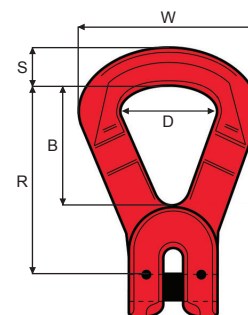

Trawlex Master links

Part no.	Chain dia. mm	A mm	B mm	Weight kg
TXDR16	16	127	63	1.6

Trawlex Recessed links

Part no.	Chain mm	R mm	W mm	D mm	B mm	S mm	kg
TXRL16	16	156	156	89	108	27	2.72

Trawlex 'G' hooks

Part no.	Chain mm	R mm	T mm	W mm	Weight kg
TXG16	16	100	20	114	2.38