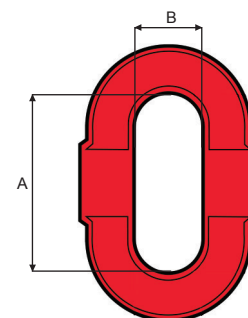

Trawlex Master links

Part no.	Chain dia. mm	A mm	B mm	Weight kg
TXDR16	16	127	63	1.6

Trawlex Recessed links

Part no.	Chain mm	R mm	W mm	D mm	B mm	S mm	kg
TXRL16	16	156	156	89	108	27	2.72

Trawlex 'G' hooks

Part no.	Chain mm	R mm	T mm	W mm	Weight kg
TXG16	16	100	20	114	2.38